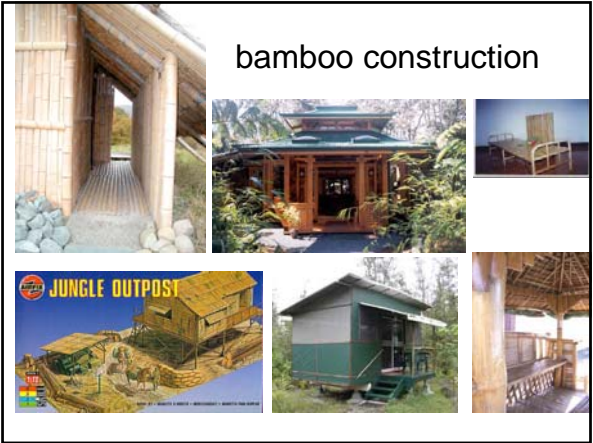

Tsunami Reconstruction Design:  
Live Projects

at

The Colombo School of Architecture  
& University of Moratuwa

**The WeaveFab House**  
by Engin Ayaz

The WeaveFab House is a novel crisis relief shelter unit that not only utilizes purposeful technological features, but also aims to improve the lives of the victims with its playful, spiritual and uplifting form.