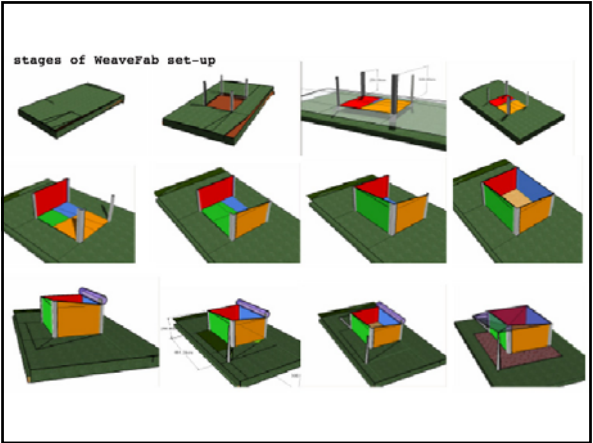

Tsunami Reconstruction Design:  
Live Projects

at

The Colombo School of Architecture  
& University of Moratuwa

**The WeaveFab House**  
by Engin Ayaz

The WeaveFab House is a novel crisis relief shelter unit that not only utilizes purposeful technological features, but also aims to improve the lives of the victims with its playful, spiritual and uplifting form.