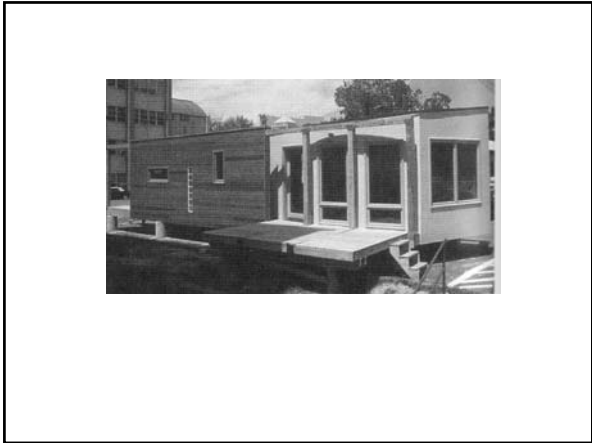

Tsunami Reconstruction Design:  
Live Projects

at

The Colombo School of Architecture  
& University of Moratuwa

**The WeaveFab House**  
by Engin Ayaz

The WeaveFab House is a novel crisis relief shelter unit that not only utilizes purposeful technological features, but also aims to improve the lives of the victims with its playful, spiritual and uplifting form.

[www.halfords.com](http://www.halfords.com)

**SAVE £58**

**Halfords Family Starter Tent Pack**

- Makes 4 person tent
- 1 Halfords double airbed
- 2 Halfords camping mats
- 4 Trek envelope sleeping bags

**TENT PACK ONLY**  
**£79.99**