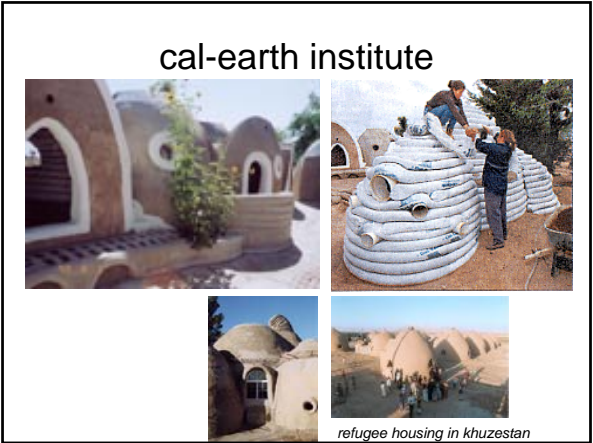

Tsunami Reconstruction Design:  
Live Projects

at

The Colombo School of Architecture  
& University of Moratuwa

**The WeaveFab House**  
by Engin Ayaz

The WeaveFab House is a novel crisis relief shelter unit that not only utilizes purposeful technological features, but also aims to improve the lives of the victims with its playful, spiritual and uplifting form.