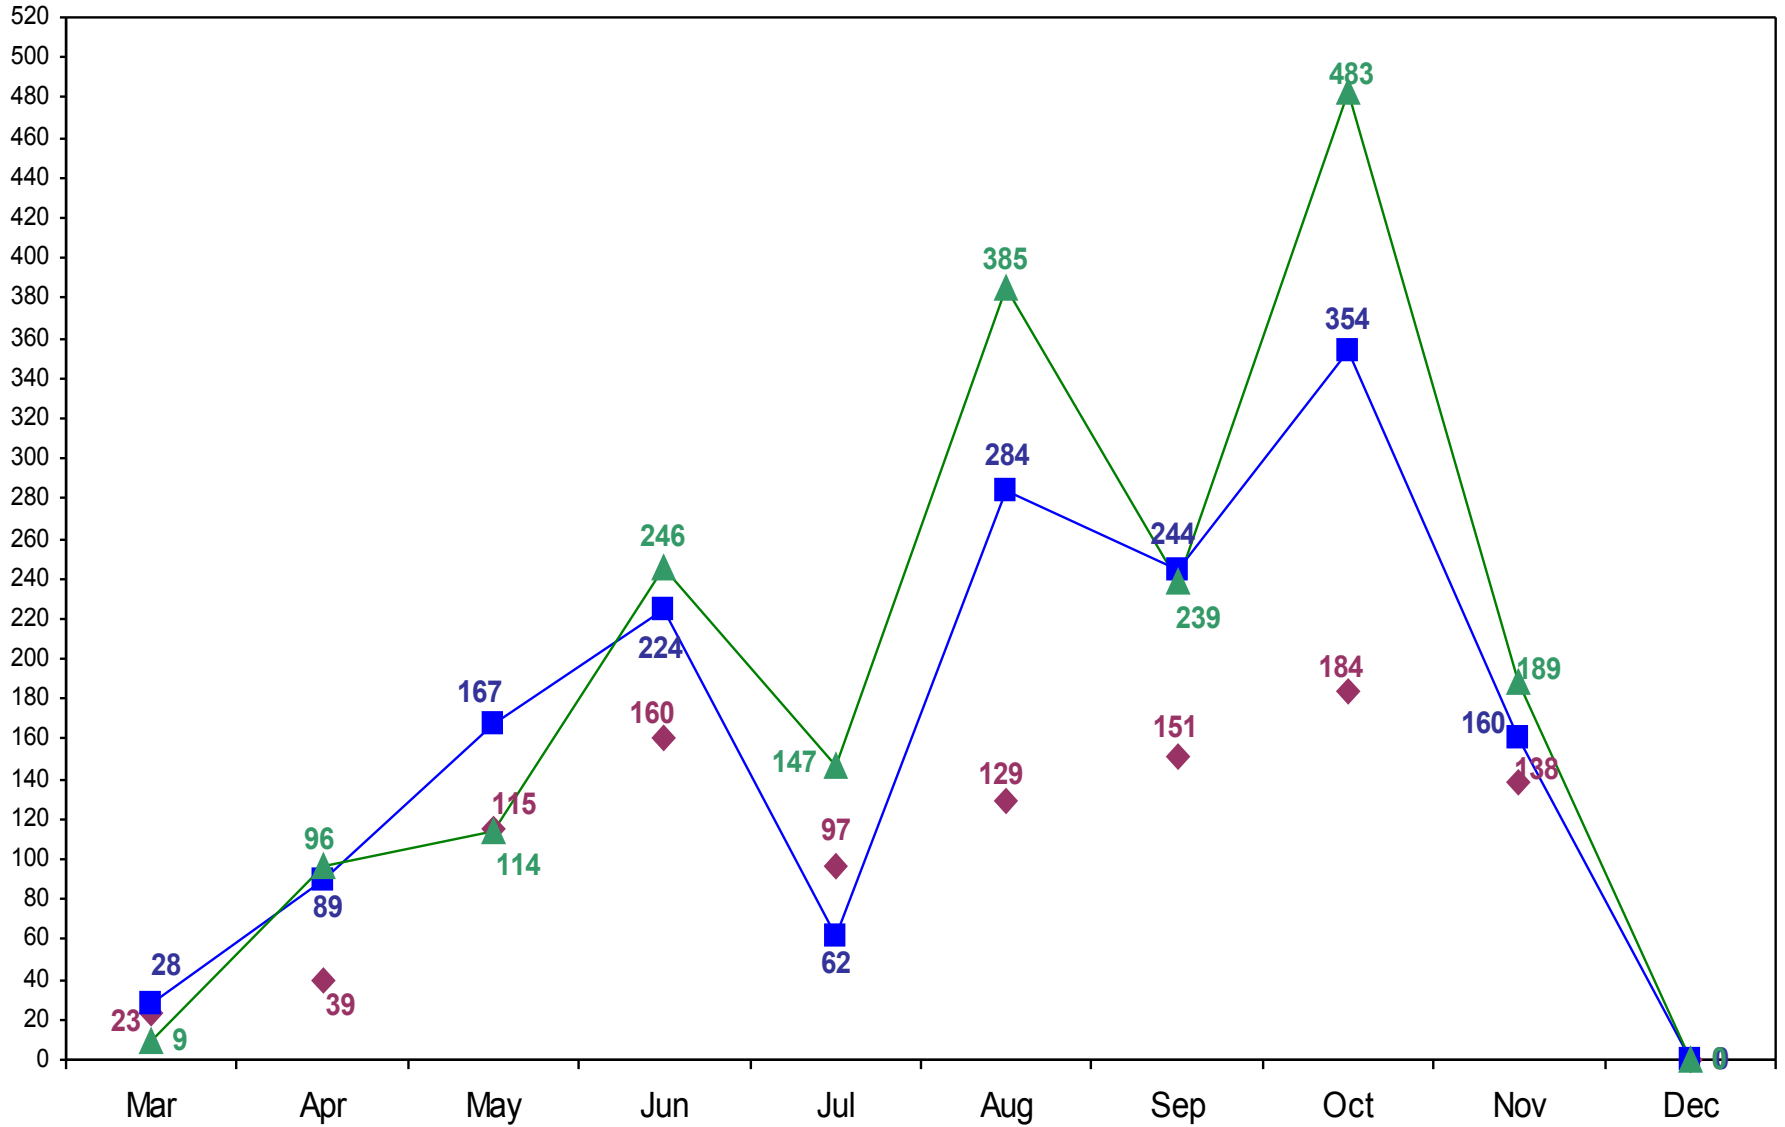

Mar – Dec 2006

Mar – Dec 2006

Mar – Dec 2006

◆ Incidents ■ Killed ▲ Wounded

District wise comparison - 2006